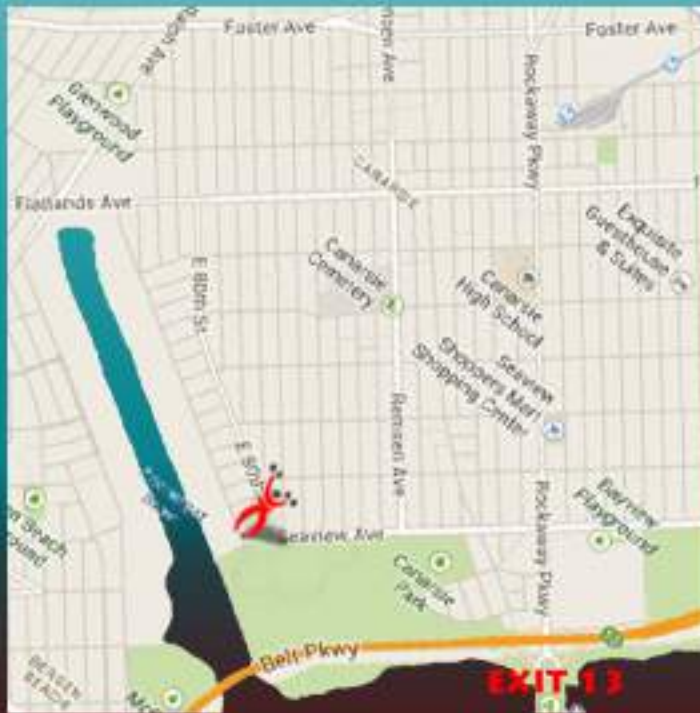

200 Person Private Dining Room

Restaurant & Bar

Breakout Meeting Rooms

Indoor Turf Arena

PacPlex is located just off the Belt Parkway, Exit 13 10 minutes from JFK Airport

1500 PAERDEGAT AVE NORTH  
BROOKLYN, NY 11236